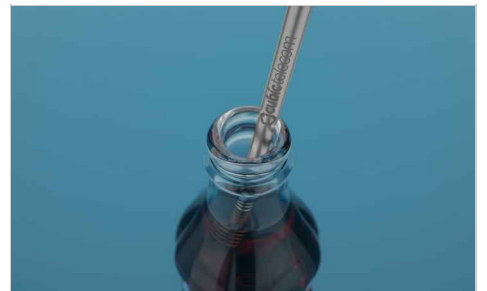

Straight

The Straight reusable metal straw has a dedicated branding area that can be Laser Engraved with your logo in super-precise detail. Each straw is attached to a cardboard backing for easy distribution at your next Conference or Event, and it also comes with a handy straw cleaner too.

Straight

Colours	
Lead Time	6 working days
Branding	<div><div><p>LASER ENGRAVING</p></div><div><p>INDIVIDUAL NAMING</p></div></div>
Branding Area	<p>Laser Engraving</p> <p>Area Side: 85mm X 4.5mm</p> 
Dimensions and Weight	<p>Length: 214mm (8.43 inches)</p> <p>Diameter: 6mm (0.24 inches)</p> <p>Weight: 11.6 grams (0.41 ounces)</p>