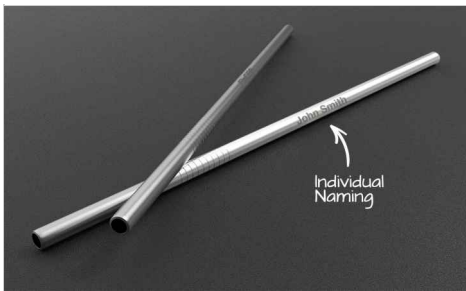

Straight

The Straight reusable metal straw has a dedicated branding area that can be Laser Engraved with your logo in super-precise detail. Each straw is attached to a cardboard backing for easy distribution at your next Conference or Event, and it also comes with a handy straw cleaner too.

Straight

Colours	
Lead Time	6 working days
Branding	<div><div><p>LASER ENGRAVING</p></div><div><p>INDIVIDUAL NAMING</p></div></div>
Branding Area	<p>Laser Engraving</p> <p>Area Side: 85mm X 4.5mm</p> 
Dimensions and Weight	<p>Length: 214mm (8.43 inches)</p> <p>Diameter: 6mm (0.24 inches)</p> <p>Weight: 11.6 grams (0.41 ounces)</p>