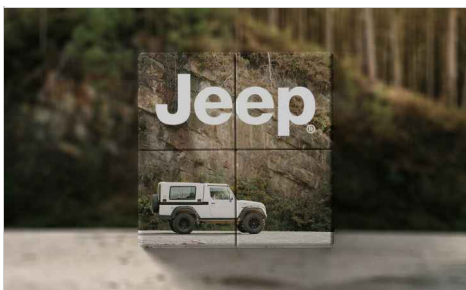

# Blox Mini

The Blox Mini is a portable promotional product that's ready to be Photo Printed with your logo and images in ultra-precise detail. You have a choice of printing on 1 face of the cube or on all 6 faces - both options are extremely addictive and are designed to keep your brand in the hands of the recipient. Get in touch today and we can assist you with the best branding options for your needs. The Blox Mini is suitable for ages 13+.