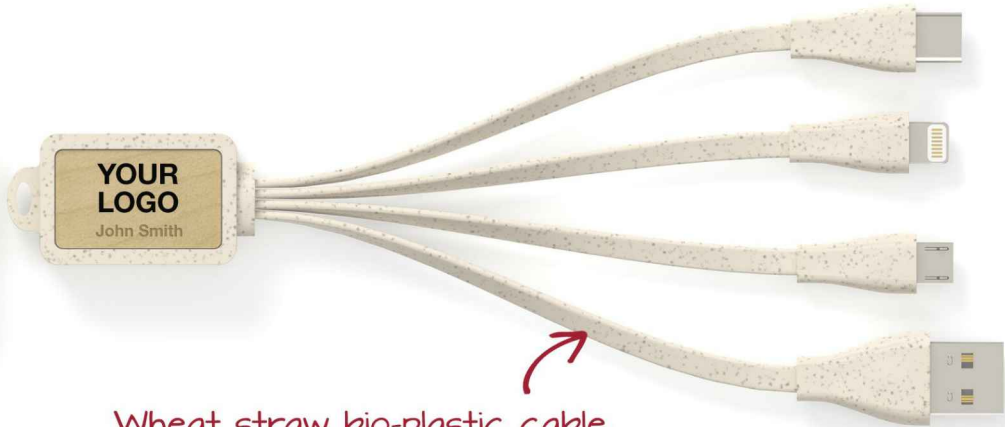

Multi Wood

Wheat straw bio-plastic cable

Just like our [Multi USB Cable](#), the Multi Wood combines 4 USB cables into 1 fantastic promotional product that'll be kept and reused for years to come. Simply plug the Standard USB connector into a power source and charge up to 3 devices via the USB-C connector, Lightning adapter and the Micro-USB connector. The Multi Wood features a stunning wooden surface that's ready to be branded with your logo, and eco-friendly wheat straw bio-plastic cables.

Multi Wood

Colours							
Lead Time	5 working days						
Branding	<div style="display: flex; justify-content: space-around;"><div style="border: 1px solid black; padding: 5px; text-align: center;"><p>SCREEN PRINTING</p><p>1 - 4 COLORS</p></div><div style="border: 1px solid black; padding: 5px; text-align: center;"><p>PHOTO PRINTING</p></div><div style="border: 1px solid black; padding: 5px; text-align: center;"><p>LASER ENGRAVING</p></div><div style="border: 1px solid black; padding: 5px; text-align: center;"><p>INDIVIDUAL NAMING</p></div></div>						
Branding Area	<table style="width: 100%;"><thead><tr><th style="text-align: center;">Screen Printing</th><th style="text-align: center;">Photo Printing</th><th style="text-align: center;">Laser Engraving</th></tr></thead><tbody><tr><td style="text-align: center;">Area Top: 23mm X 12mm</td><td style="text-align: center;">Area Top: 23mm X 12mm</td><td style="text-align: center;">Area Top: 23mm X 12mm</td></tr></tbody></table> 	Screen Printing	Photo Printing	Laser Engraving	Area Top: 23mm X 12mm	Area Top: 23mm X 12mm	Area Top: 23mm X 12mm
Screen Printing	Photo Printing	Laser Engraving					
Area Top: 23mm X 12mm	Area Top: 23mm X 12mm	Area Top: 23mm X 12mm					
Dimensions and Weight	Length: 155mm (6.1 inches) Width: 21.5mm (0.85 inches) Height: 15mm (0.59 inches) Weight: 16.6 grams (0.59 ounces)						