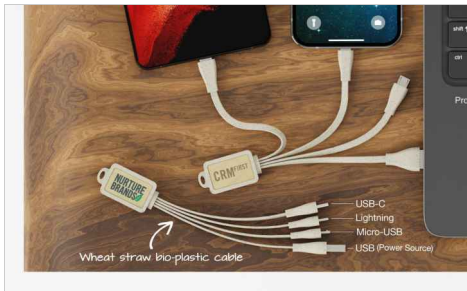

Multi Wood

Wheat straw bio-plastic cable

Just like our [Multi USB Cable](#), the Multi Wood combines 4 USB cables into 1 fantastic promotional product that'll be kept and reused for years to come. Simply plug the Standard USB connector into a power source and charge up to 3 devices via the USB-C connector, Lightning adapter and the Micro-USB connector. The Multi Wood features a stunning wooden surface that's ready to be branded with your logo, and eco-friendly wheat straw bio-plastic cables.

Multi Wood

Colours							
Lead Time	5 working days						
Branding	<div style="display: flex; justify-content: space-around;"><div style="border: 1px solid black; padding: 5px; text-align: center;"><p>SCREEN PRINTING</p><p>1 - 4 COLORS</p></div><div style="border: 1px solid black; padding: 5px; text-align: center;"><p>PHOTO PRINTING</p></div><div style="border: 1px solid black; padding: 5px; text-align: center;"><p>LASER ENGRAVING</p></div><div style="border: 1px solid black; padding: 5px; text-align: center;"><p>INDIVIDUAL NAMING</p></div></div>						
Branding Area	<table style="width: 100%;"><thead><tr><th style="text-align: center;">Screen Printing</th><th style="text-align: center;">Photo Printing</th><th style="text-align: center;">Laser Engraving</th></tr></thead><tbody><tr><td style="text-align: center;">Area Top: 23mm X 12mm</td><td style="text-align: center;">Area Top: 23mm X 12mm</td><td style="text-align: center;">Area Top: 23mm X 12mm</td></tr></tbody></table> 	Screen Printing	Photo Printing	Laser Engraving	Area Top: 23mm X 12mm	Area Top: 23mm X 12mm	Area Top: 23mm X 12mm
Screen Printing	Photo Printing	Laser Engraving					
Area Top: 23mm X 12mm	Area Top: 23mm X 12mm	Area Top: 23mm X 12mm					
Dimensions and Weight	Length: 155mm (6.1 inches) Width: 21.5mm (0.85 inches) Height: 15mm (0.59 inches) Weight: 16.6 grams (0.59 ounces)						