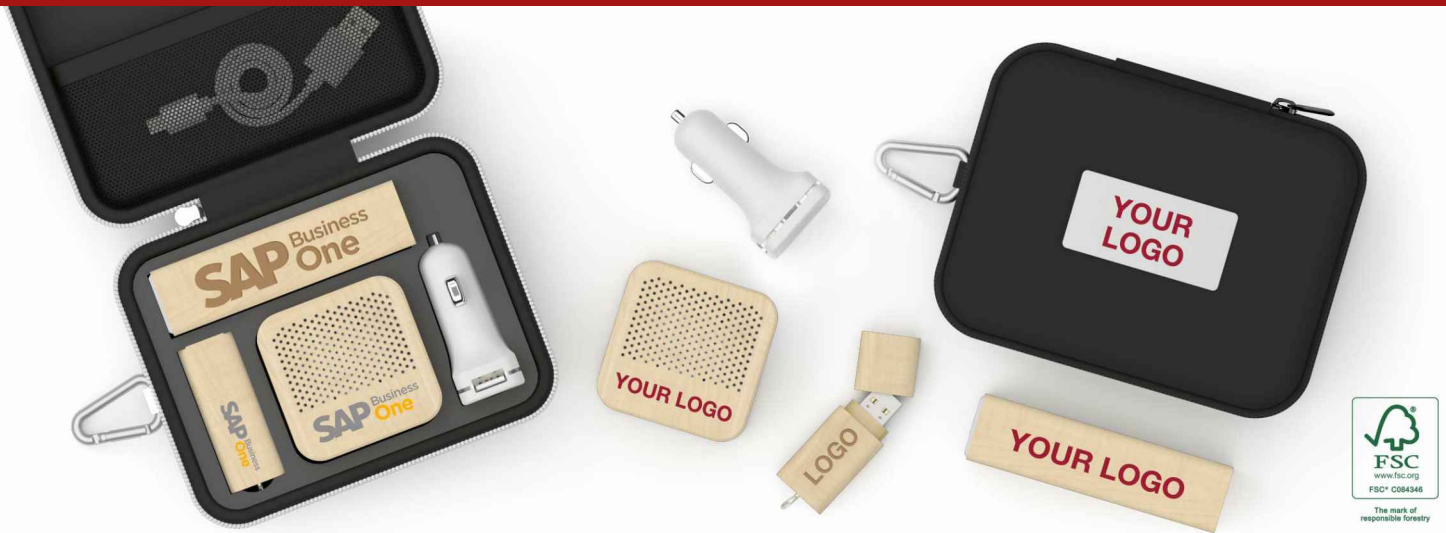

Maple L

Combine 4 products in a handy Travel Gift Set: Nature USB Flash Drive, Maple Power Bank, Zip USB Car Charger, Seed Bluetooth® Speaker. These carefully curated products can be branded with your logo, website address, slogan and more. The top of the Gift Case can also be Laser Engraved or Screen Printed in up to 4 colours. Any product colour combinations are allowed.

Dimensions and Weight

Length: 138mm (5.43 inches)

Width: 112mm (4.41 inches)

Height: 46mm (1.81 inches)

Tech Specs

{TECHSPECS}