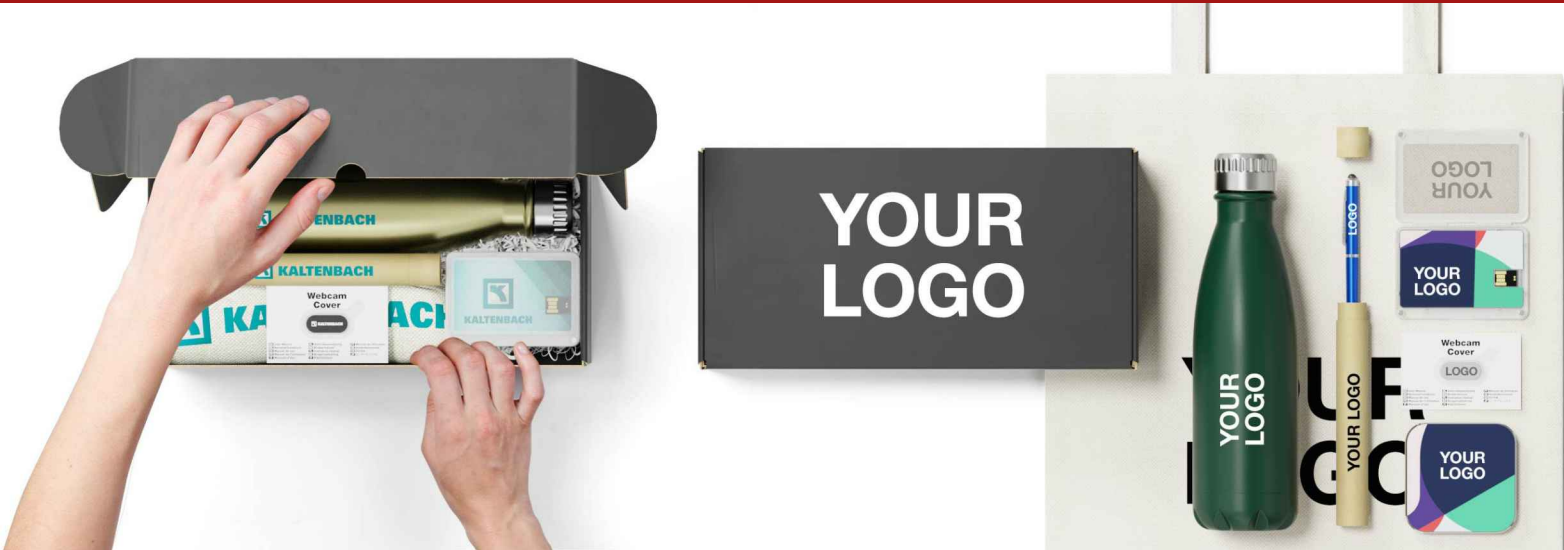

Deluxe

Combine 6 products in a handy Travel Gift Set: Nova 500 Water Bottle, Edge Wireless Charger, Wafer USB Card, Weave Tote Bag, Guard Webcam Cover, Sleek Pen. These carefully curated products can be branded with your logo, website address, slogan and more. The top of the Gift Case can also be Laser Engraved or Screen Printed in up to 4 colours. Any product colour combinations are allowed.

Deluxe

Gift Case Colours	●
Lead Time	10 working days
Branding	
Branding Area	<p>Photo Printing</p> <p>Area Front: 250mm X 112mm</p> 
Dimensions and Weight	<p>Length: 305mm (12.01 inches)</p> <p>Width: 150mm (5.91 inches)</p> <p>Height: 85mm (3.35 inches)</p> <p>Weight: 854 grams (30.12 ounces)</p>
Tech Specs	{TECHSPECS}