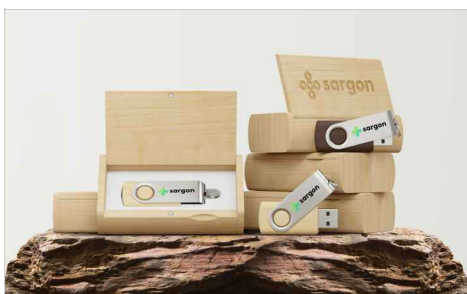

Twister Wood

The Twister Wood Flash Drive combines the popular design of our [Twister Model](#) with a beautiful wooden shell that's available in either dark or light wood. The 360° rotating metal shell can be Screen Printed or Laser Engraved with your logo. We can also engrave every item in your order with a unique name or serial number via our Individual Naming service. These unique values will accompany your logo and slogan on the product. This model is also available with a USB-C connector, see our [Twister Go Wood Flash Drive](#).

Twister Wood

Capacities	2GB, 4GB, 8GB, 16GB, 32GB, 64GB, 128GB		
Colours			
Lead Time	6 working days		
Branding	<div style="display: flex; justify-content: space-around;"><div style="text-align: center;"><p>SCREEN PRINTING</p></div><div style="text-align: center;"><p>LASER ENGRAVING</p></div><div style="text-align: center;"><p>INDIVIDUAL NAMING</p></div></div>		
Branding Area	<table style="width: 100%;"><tr><td style="text-align: center;"><p>Screen Printing</p><p>Area Front: 24.5mm X 14mm Area Back: 24.5mm X 14mm</p></td><td style="text-align: center;"><p>Laser Engraving</p><p>Area Front: 24.5mm X 13mm Area Back: 24.5mm X 13mm</p></td></tr></table> 	<p>Screen Printing</p> <p>Area Front: 24.5mm X 14mm Area Back: 24.5mm X 14mm</p>	<p>Laser Engraving</p> <p>Area Front: 24.5mm X 13mm Area Back: 24.5mm X 13mm</p>
<p>Screen Printing</p> <p>Area Front: 24.5mm X 14mm Area Back: 24.5mm X 14mm</p>	<p>Laser Engraving</p> <p>Area Front: 24.5mm X 13mm Area Back: 24.5mm X 13mm</p>		
Dimensions and Weight	<p>Length: 52.5mm (2.07 inches) Width: 20mm (0.79 inches) Height: 10mm (0.39 inches) Weight: 12 grams (0.42 ounces)</p>		