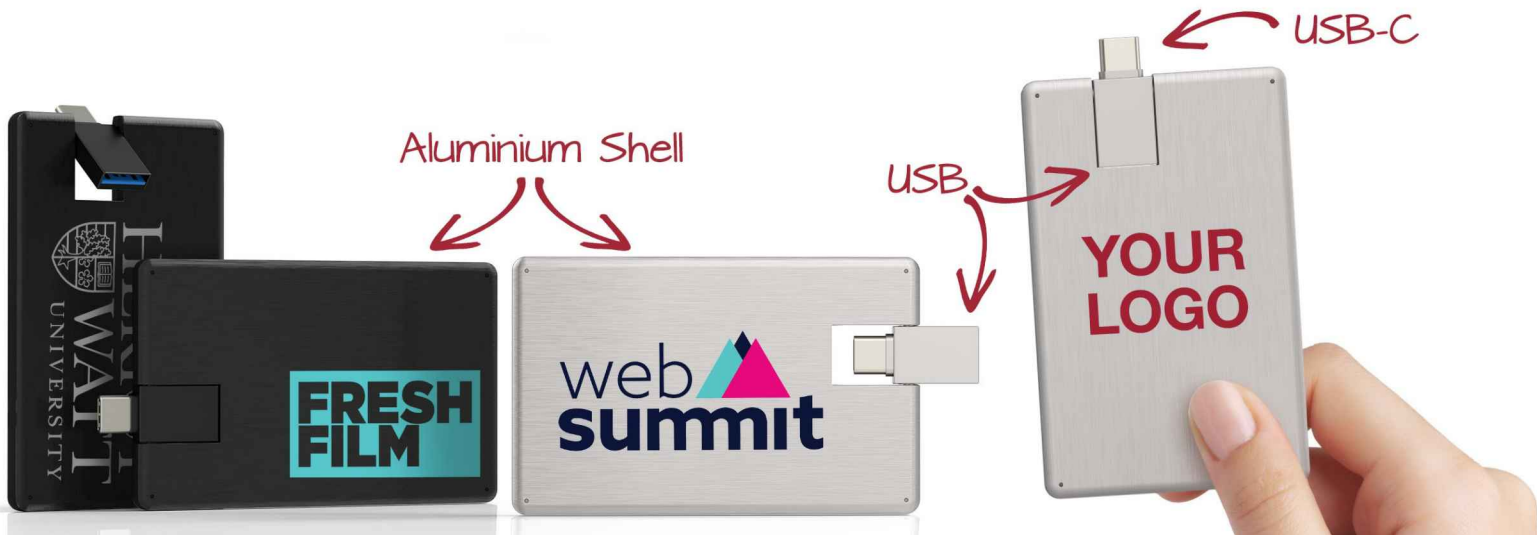

Ace

Our Ace USB Card is a fantastic custom flash drive that features dual USB connectors on one model - a Standard USB connector and a USB-C connector. You can seamlessly swivel the USB to use whichever connector you desire. Another popular feature is the large branding area on the front and back of the Ace USB Card. Perfect for displaying your logo, slogan, website address or any other information in true style.

| | |
|------------------------------|---|
| Colours | |
| Lead Time | 6 working days |
| Branding | <div style="display: flex; align-items: center;"><div style="border: 1px solid black; padding: 5px; margin-right: 10px; text-align: center;"><p>SCREEN PRINTING</p><p>1 - 4 COLORS</p></div><div style="border: 1px solid black; padding: 5px; margin-right: 10px; text-align: center;"><p>LASER ENGRAVING</p></div><div style="text-align: center;"><p>INDIVIDUAL NAMING</p></div></div> |
| Branding Area | <div style="display: flex; justify-content: space-around;"><div style="text-align: center;"><p>Screen Printing</p><p>Area Front: 78.5mm X 47mm Area Back: 78.5mm X 47mm</p></div><div style="text-align: center;"><p>Laser Engraving</p><p>Area Front: 78.5mm X 47mm Area Back: 78.5mm X 47mm</p></div></div> |
| Dimensions and Weight | <p>Length: 85.7mm (3.37 inches) Width: 54.1mm (2.13 inches) Height: 4.8mm (0.19 inches) Weight: 26.5 grams (0.93 ounces)</p> |