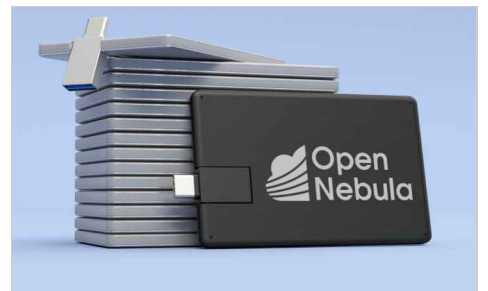

Ace

Our Ace USB Card is a fantastic custom flash drive that features dual USB connectors on one model - a Standard USB connector and a USB-C connector. You can seamlessly swivel the USB to use whichever connector you desire. Another popular feature is the large branding area on the front and back of the Ace USB Card. Perfect for displaying your logo, slogan, website address or any other information in true style.